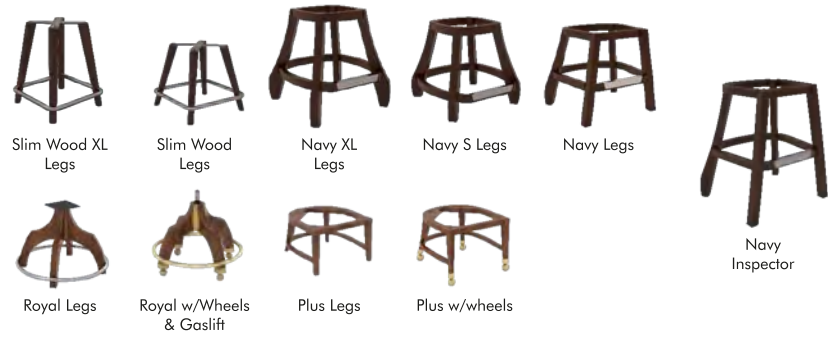

Legs Base Options

Wood Legs Base Options

Pedestal Base Options

OPTIONAL:

f
c
a

CHARACTERISTICS:

Legs Base Options

Wood Legs Base Options

Pedestal Base Options

OPTIONAL:

f
c
a

CHARACTERISTICS:

Legs Base Options

Wood Legs Base Options

Pedestal Base Options

OPTIONAL:

CHARACTERISTICS:

Legs Base Options

Four Legs w/Gaslift Square Legs Pathos Legs XL Footrest Legs Five Arms w/Wheels Five Arms w/wheels & Footrest

Wood Legs Base Options

Slim Wood XL Legs Slim Wood Legs Navy XL Legs Navy S Legs Navy Legs Navy Inspector
Royal Legs Royal w/Wheels & Gaslift Plus Legs Plus w/wheels

Pedestal Base Options

Pedestal Base w/wheels & Footrest Pedestal Base w/Wheels Pedestal Base

OPTIONAL:

CHARACTERISTICS:

Legs Base Options

Wood Legs Base Options

Pedestal Base Options

OPTIONAL: