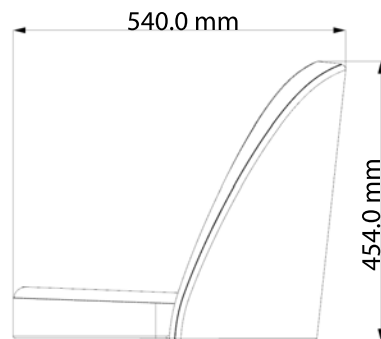

Legs Base Options

Wood Legs Base Options

Pedestal Base Options

OPTIONAL:

CHARACTERISTICS: