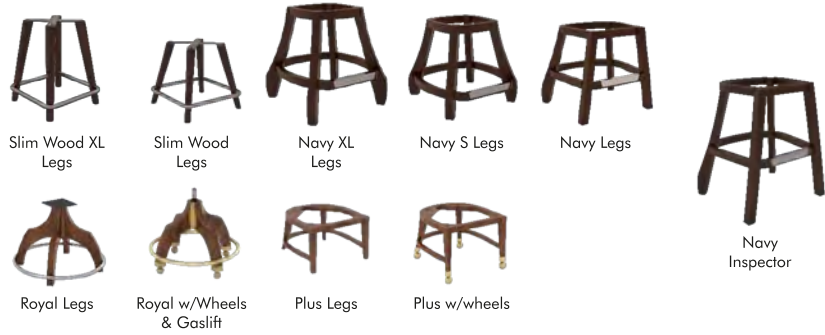

Pedestal Base Options

Pedestal Base w/wheels & Footrest Pedestal Base w/Wheels Pedestal Base

OPTIONAL:

CHARACTERISTICS:

Legs Base Options

Wood Legs Base Options

Pedestal Base Options

OPTIONAL:

CHARACTERISTICS:

Legs Base Options

Four Legs w/Gaslift Square Legs Pathos Legs XL Footrest Legs Five Arms w/Wheels Five Arms w/wheels & Footrest

Wood Legs Base Options

Slim Wood XL Legs Slim Wood Legs Navy XL Legs Navy S Legs Navy Legs Navy Inspector Royal Legs Royal w/Wheels & Gaslift Plus Legs Plus w/wheels