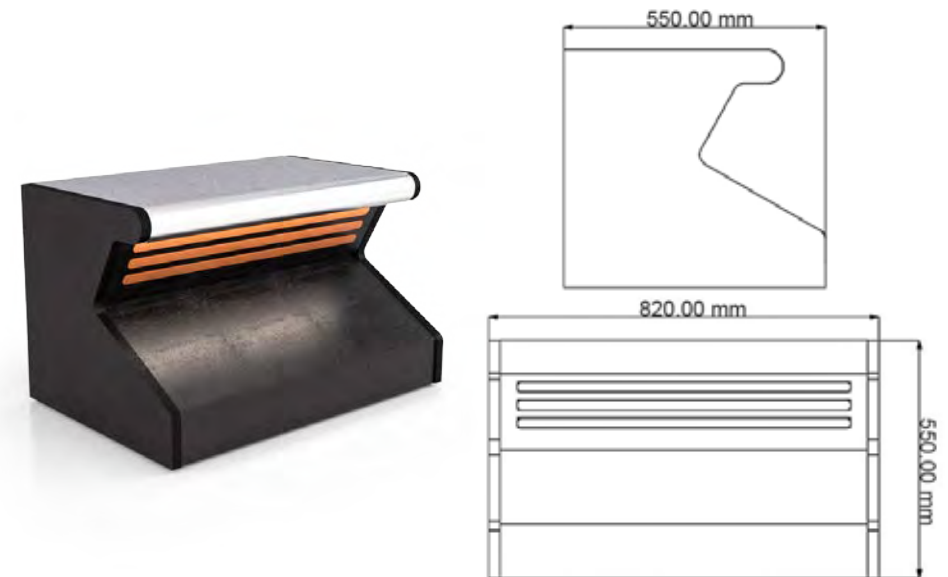

MGR SLOT BASE