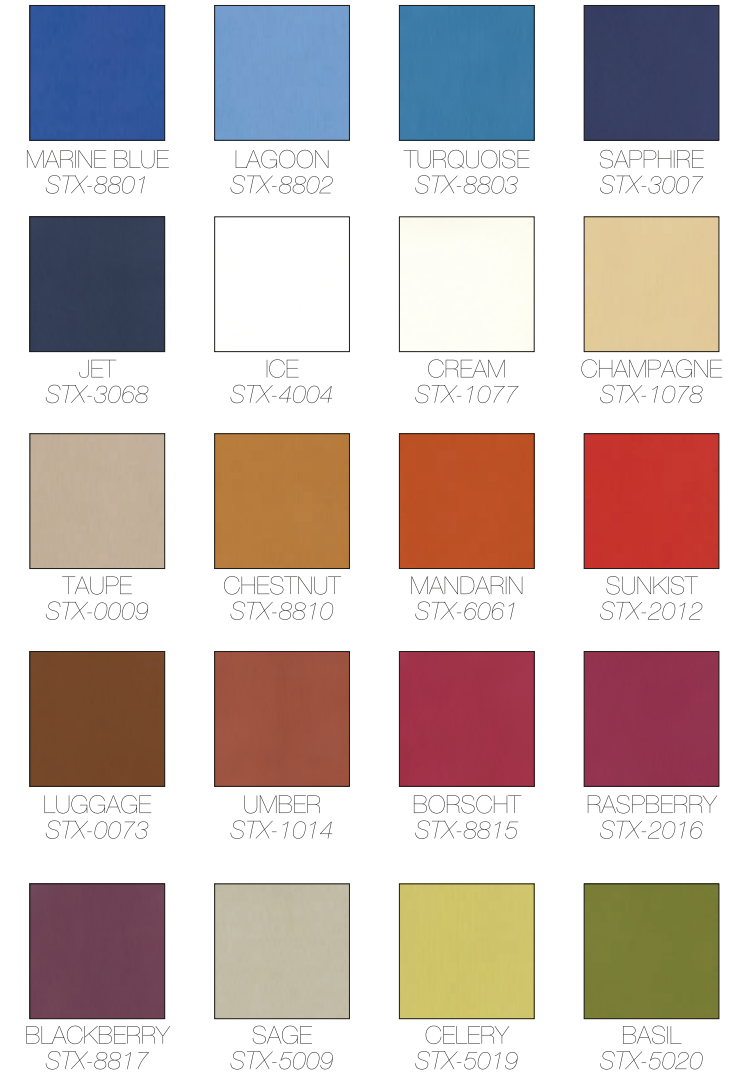

Hypoallergenic Fabric "Diamante"

Ecologic Leather Fireproof "Gazebo"

SilverTex

Leather

Vinyl Topcoat Fabric "Valencia"

Microfiber

ADMIRAL CASINO - Luxembourg

MAESTRAL CASINO - Montenegro