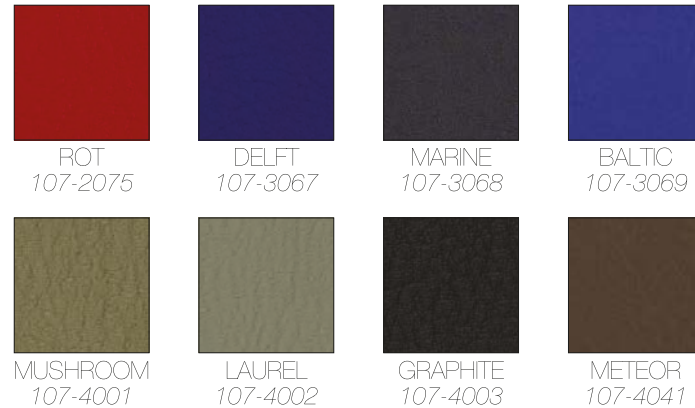

Hypoallergenic Fabric "Diamante"

Ecologic Leather Fireproof "Gazebo"

SilverTex

Leather

Vinyl Topcoat Fabric "Valencia"

Microfiber

ADMIRAL CASINO - Luxembourg

MAESTRAL CASINO - Montenegro