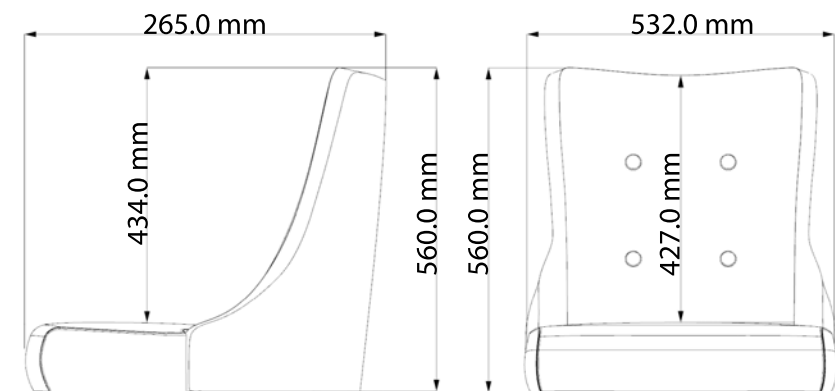

OPTIONAL:

CHARACTERISTICS:

SOPHIA

MGR
CASINO CHAIRS

Legs Base Options

Wood Legs Base Options

Pedestal Base Options

OPTIONAL: