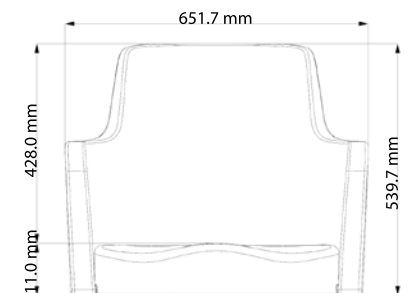

f
c
a

CHARACTERISTICS:

Double Pedestal

XL Double Pedestal

CURVED LOVE

Double Pedestal

XL Double Pedestal

OPTIONAL:

CHARACTERISTICS:

**OPTIONAL:
USB CHARGER**

OPTIONAL:

CHARACTERISTICS:

**TABLE
SEATING**

Legs Base Options

Wood Legs Base Options

Pedestal Base Options