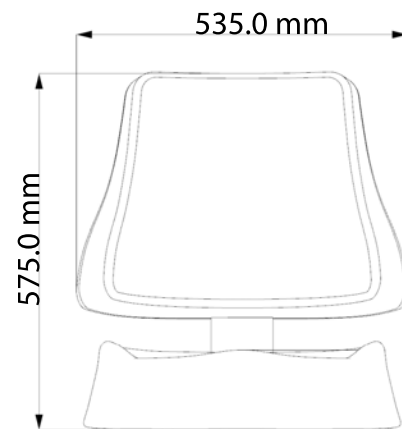

Legs Base Options

Wood Legs Base Options

Pedestal Base Options

OPTIONAL:

CHARACTERISTICS: