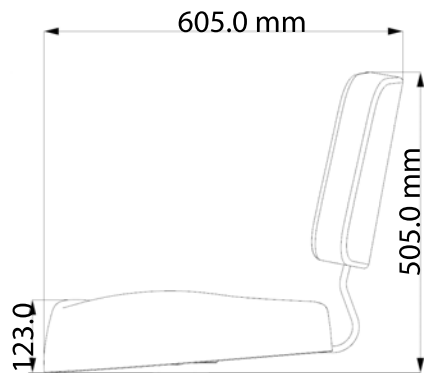

Legs Base Options

Wood Legs Base Options

Pedestal Base Options

OPTIONAL:

CHARACTERISTICS: