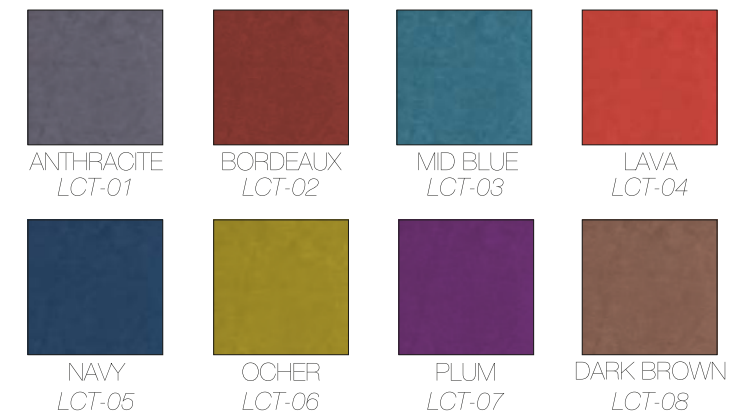

Hypoallergenic Fabric "Diamante"

Ecologic Leather Fireproof "Gazebo"

SilverTex

Leather

Vinyl Topcoat Fabric "Valencia"

Microfiber

ADMIRAL CASINO - Luxembourg

MAESTRAL CASINO - Montenegro