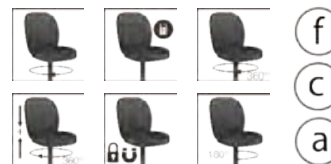

Legs Base Options

Wood Legs Base Options

Pedestal Base Options

OPTIONAL:

CHARACTERISTICS: