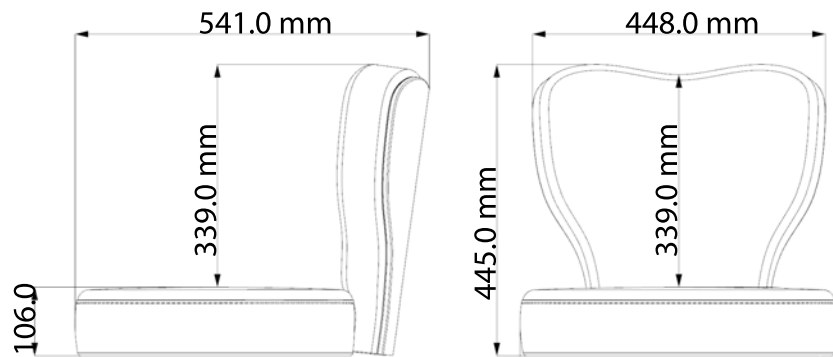

OPTIONAL:

CHARACTERISTICS: