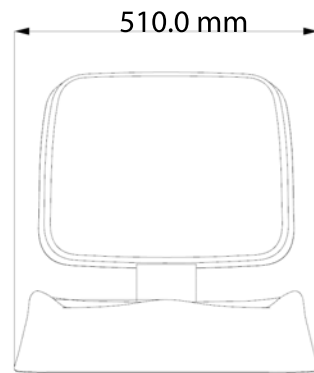

Legs Base Options

Wood Legs Base Options

Pedestal Base Options

OPTIONAL:

CHARACTERISTICS: