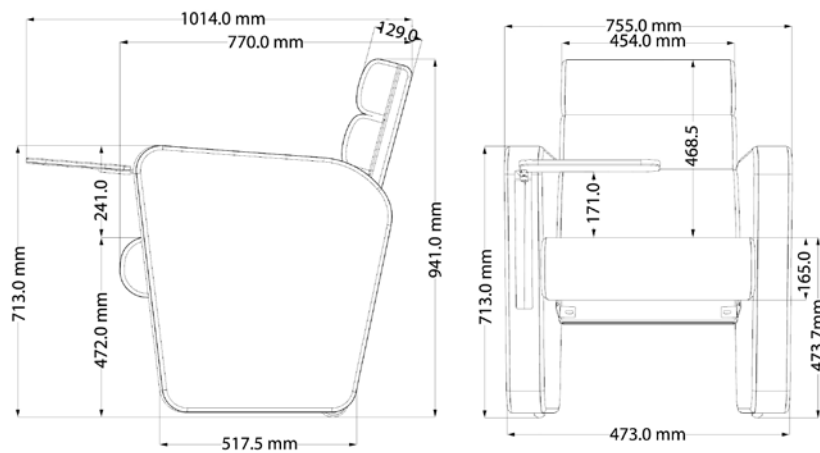

f
c
a

CHARACTERISTICS:

Double Pedestal

XL Double Pedestal

CURVED LOVE

Double Pedestal

XL Double Pedestal

OPTIONAL:

CHARACTERISTICS:

**OPTIONAL:
USB CHARGER**

OPTIONAL:

CHARACTERISTICS:

**TABLE
SEATING**

Legs Base Options

Wood Legs Base Options

Pedestal Base Options