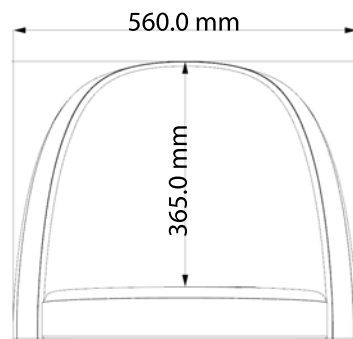

Legs Base Options

Wood Legs Base Options

Pedestal Base Options

OPTIONAL:

CHARACTERISTICS: