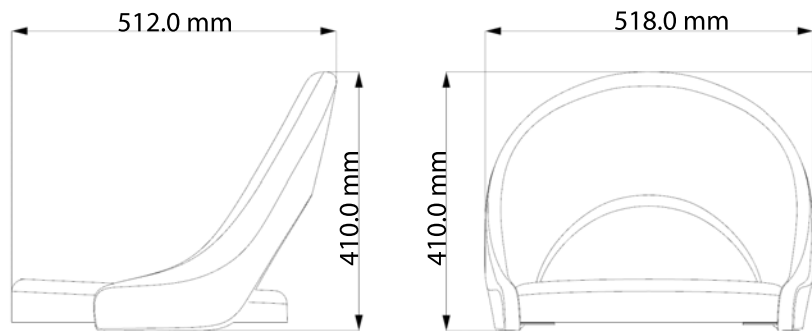

OPTIONAL:

CHARACTERISTICS: