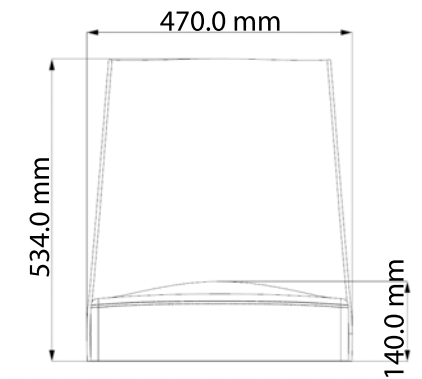

Pedestal Base Options

Pedestal Base
w/wheels &
Footrest

Pedestal Base
w/Wheels

Pedestal Base

OPTIONAL:

CHARACTERISTICS:

Legs Base Options

Four Legs w/Gaslift Square Legs Pathos Legs XL Footrest Legs Five Arms w/Wheels Five Arms w/wheels & Footrest