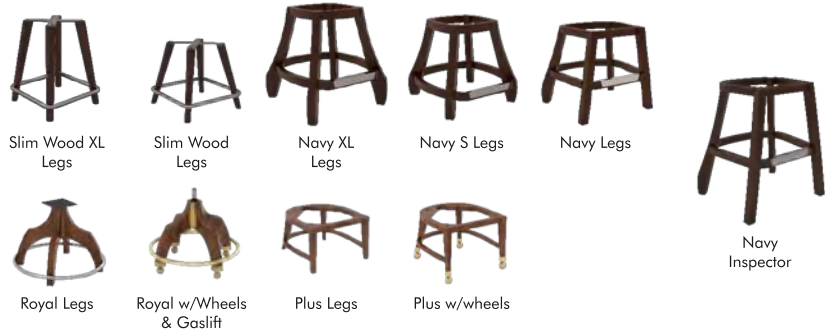

Wood Legs Base Options

Slim Wood XL Legs Slim Wood Legs Navy XL Legs Navy S Legs Navy Legs Navy Inspector
Royal Legs Royal w/Wheels & Gaslift Plus Legs Plus w/wheels

Pedestal Base Options

Pedestal Base w/wheels & Footrest Pedestal Base w/Wheels Pedestal Base

OPTIONAL:

CHARACTERISTICS:

SOPHIA

MGR
CASINO CHAIRS

Legs Base Options

Wood Legs Base Options

Pedestal Base Options

OPTIONAL:

CHARACTERISTICS:

Legs Base Options

Four Legs w/Gaslift Square Legs Pathos Legs XL Footrest Legs Five Arms w/Wheels Five Arms w/wheels & Footrest

Wood Legs Base Options

Slim Wood XL Legs Slim Wood Legs Navy XL Legs Navy S Legs Navy Legs Navy Inspector
Royal Legs Royal w/Wheels & Gaslift Plus Legs Plus w/wheels

Pedestal Base Options

Pedestal Base w/wheels & Footrest Pedestal Base w/Wheels Pedestal Base

OPTIONAL:

CHARACTERISTICS:

Legs Base Options

Wood Legs Base Options

Pedestal Base Options

OPTIONAL: