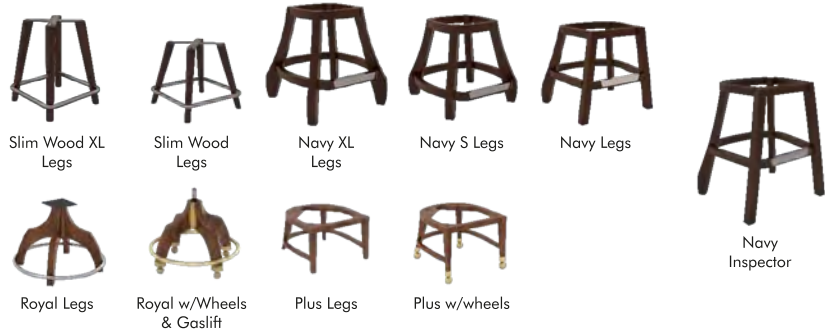

Pedestal Base Options

Pedestal Base w/wheels & Footrest Pedestal Base w/Wheels Pedestal Base

OPTIONAL:

CHARACTERISTICS:

Legs Base Options

Wood Legs Base Options

Pedestal Base Options

OPTIONAL:

CHARACTERISTICS:

Legs Base Options

Four Legs w/Gaslift Square Legs Pathos Legs XL Footrest Legs Five Arms w/Wheels Five Arms w/wheels & Footrest

Wood Legs Base Options

Slim Wood XL Legs Slim Wood Legs Navy XL Legs Navy S Legs Navy Legs Navy Inspector Royal Legs Royal w/Wheels & Gaslift Plus Legs Plus w/wheels

Pedestal Base Options

Pedestal Base w/wheels & Footrest Pedestal Base w/Wheels Pedestal Base

OPTIONAL:

CHARACTERISTICS:

CHARLOTTE

MGR
CASINO CHAIRS

Legs Base Options

Four Legs
w/Gaslift