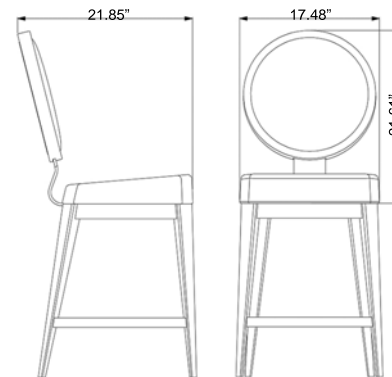

ESTRAGON BLACKJACK