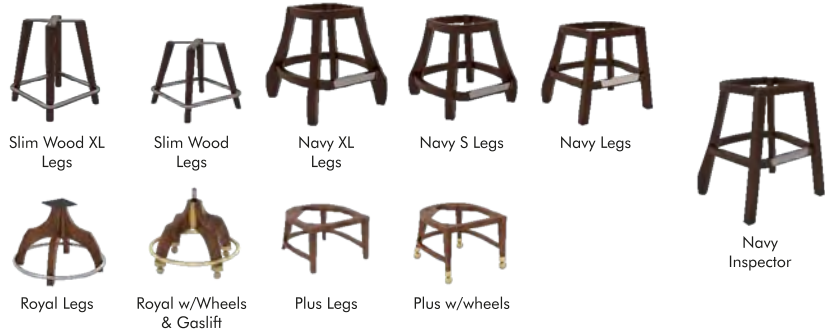

Navy XL
Legs

Navy S Legs

Navy Legs

Navy
Inspector

Royal Legs

Royal w/Wheels
& Gaslift

Plus Legs

Plus w/wheels

Pedestal Base Options

Pedestal Base
w/wheels &
Footrest

Pedestal Base
w/Wheels

Pedestal Base

OPTIONAL:

CHARACTERISTICS:

Legs Base Options

Four Legs w/Gaslift Square Legs Pathos Legs XL Footrest Legs Five Arms w/Wheels Five Arms w/wheels & Footrest

Wood Legs Base Options

Slim Wood XL Legs Slim Wood Legs Navy XL Legs Navy S Legs Navy Legs Navy Inspector
Royal Legs Royal w/Wheels & Gaslift Plus Legs Plus w/wheels

Pedestal Base Options

Pedestal Base w/wheels & Footrest Pedestal Base w/Wheels Pedestal Base

OPTIONAL:

CHARACTERISTICS:

SOPHIA

MGR
CASINO CHAIRS

Legs Base Options

Wood Legs Base Options

Pedestal Base Options

OPTIONAL: