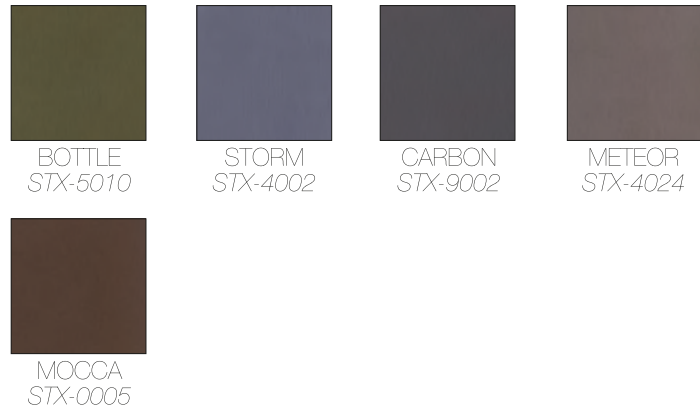

Hypoallergenic Fabric "Diamante"

Ecologic Leather Fireproof "Gazebo"

SilverTex

Leather

Vinyl Topcoat Fabric "Valencia"

Microfiber

ADMIRAL CASINO - Luxembourg

MAESTRAL CASINO - Montenegro