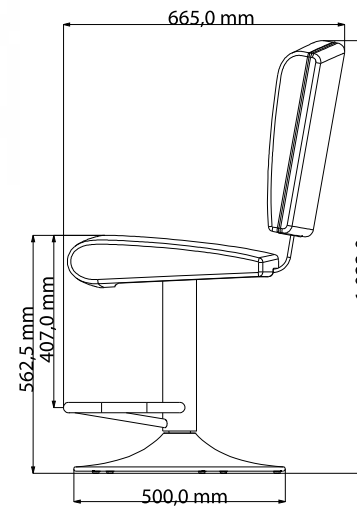

f
c
a

CHARACTERISTICS:

Double Pedestal

XL Double Pedestal

CURVED LOVE

Double Pedestal

XL Double Pedestal

OPTIONAL:

CHARACTERISTICS:

**OPTIONAL:
USB CHARGER**

OPTIONAL:

CHARACTERISTICS:

**TABLE
SEATING**

Legs Base Options

Wood Legs Base Options

Pedestal Base Options