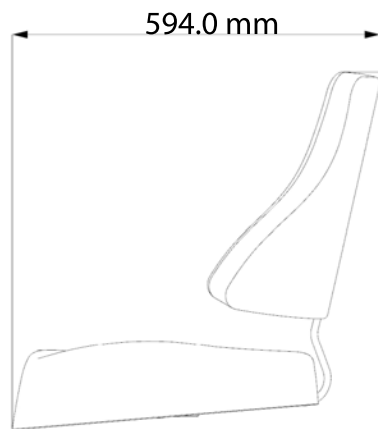

Pedestal Base Options

Pedestal Base w/wheels & Footrest Pedestal Base w/Wheels Pedestal Base

OPTIONAL:

CHARACTERISTICS:

CHARLOTTE

MGR
CASINO CHAIRS

Legs Base Options

Four Legs
w/Gaslift