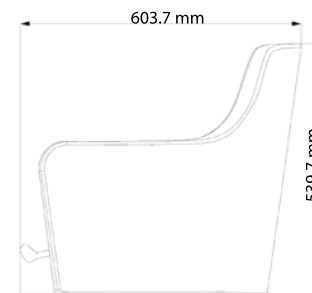

CHARACTERISTICS:

**OPTIONAL:
USB CHARGER**

OPTIONAL:

CHARACTERISTICS:

**TABLE
SEATING**

Legs Base Options

Wood Legs Base Options

Pedestal Base Options