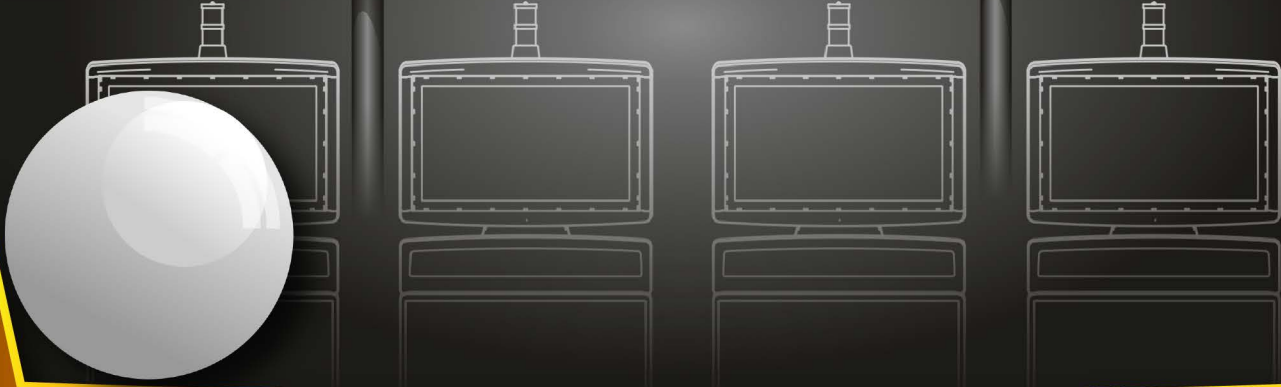

GOLD

2.238,33

← **EXTREME**

250

50

20

EXTREME
B O N U S
W H E E L

BOOST up your
GAMING FLOOR
with our latest
bonus mystery
the

standard **cash and progressive prizes** included in the **eXtreme bonus mystery**

upgrade your gaming floor with the **eXtreme bonus mystery** and create an exciting atmosphere for your players

an **eXtreme bonus mystery multiplier feature** as an extra excitement for the players