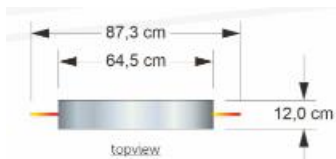

they can be totem mounted for easy of movement and can be combined with actual jackpot displays or any other interactive information that can be downloaded and displayed from our digital solutions.

the keyword is – FLEXIBILITY!