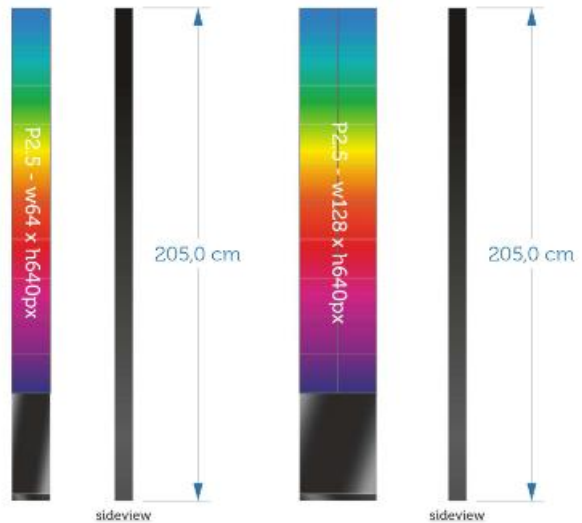

Full LED fillers